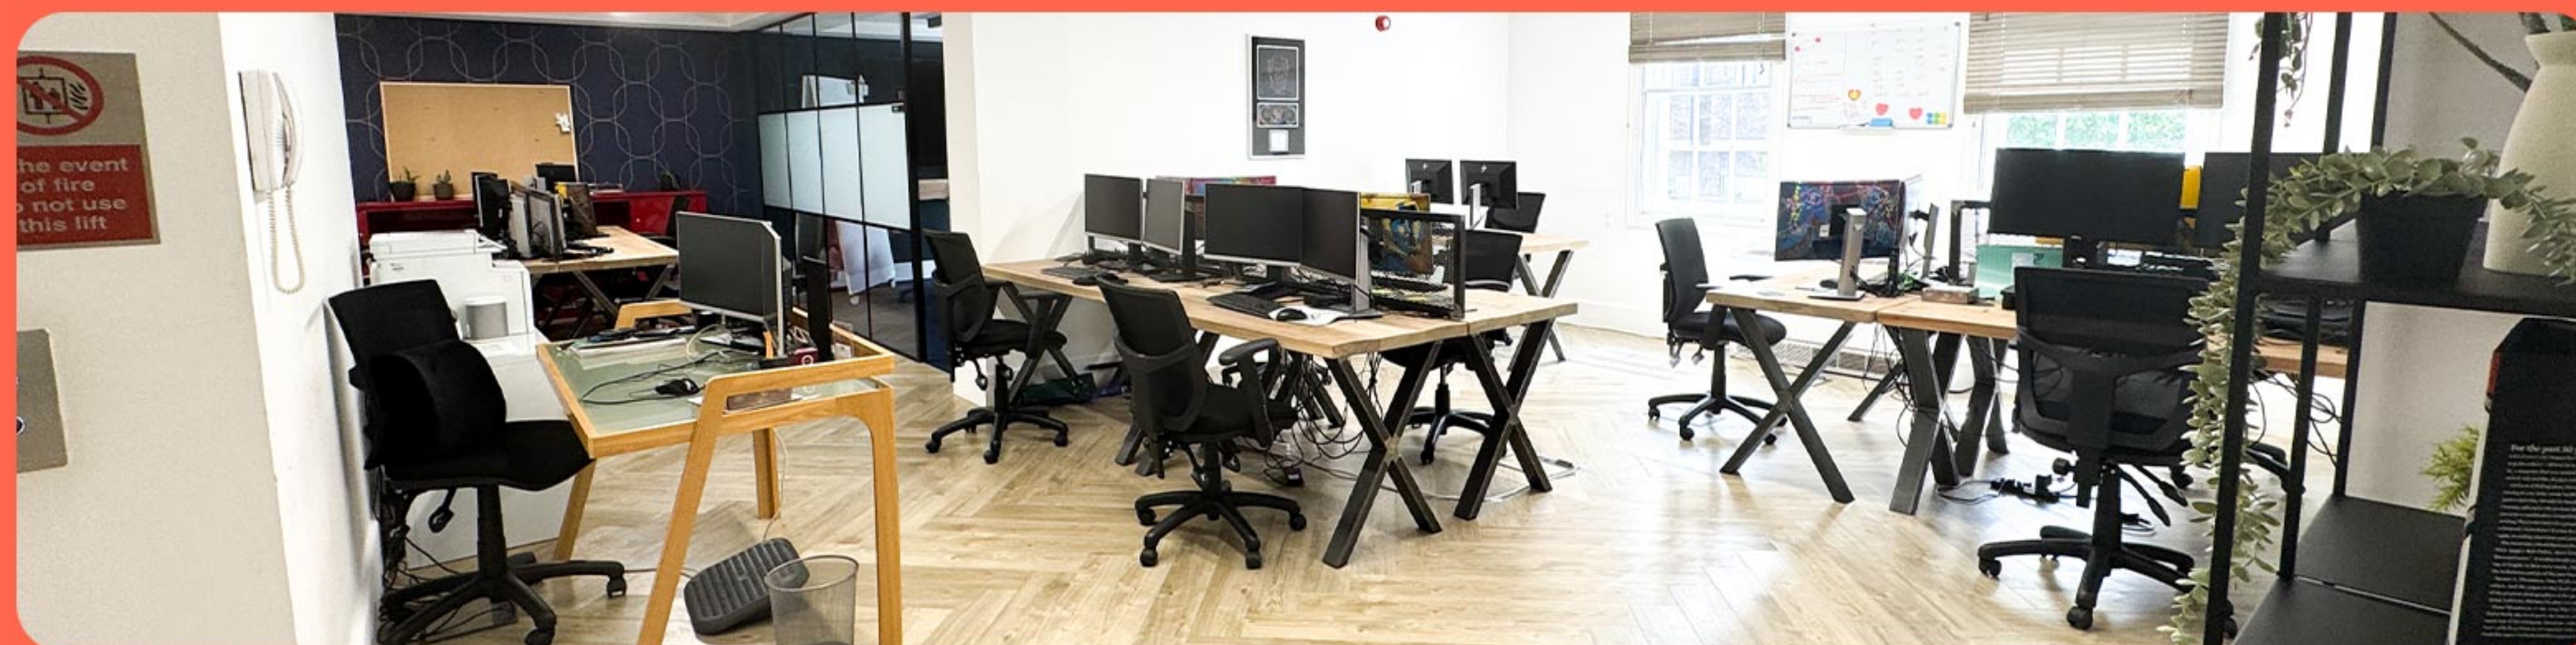

48 George Street, located within the heart of Marylebone, comprises 1,855sq.ft of exceptionally fitted office space.

Accessible via its unique Courtyard Entrance, the open plan space provides enough room for over 18 desks. The office also includes; luxury WC's, a modern kitchenette, spacious break out area, 2 large private meeting rooms, and 2 private offices.

Lease

New Lease/s available for a term by arrangement.

Rent

£105/sq ft
£195,000 pa

Rates

C. £30/sq ft
C. £55,650 pa

Service Charge

C. £20.00
C. £37,000 pa

Total

C. £155/sq ft
£287,700 pa
£23,975 pm