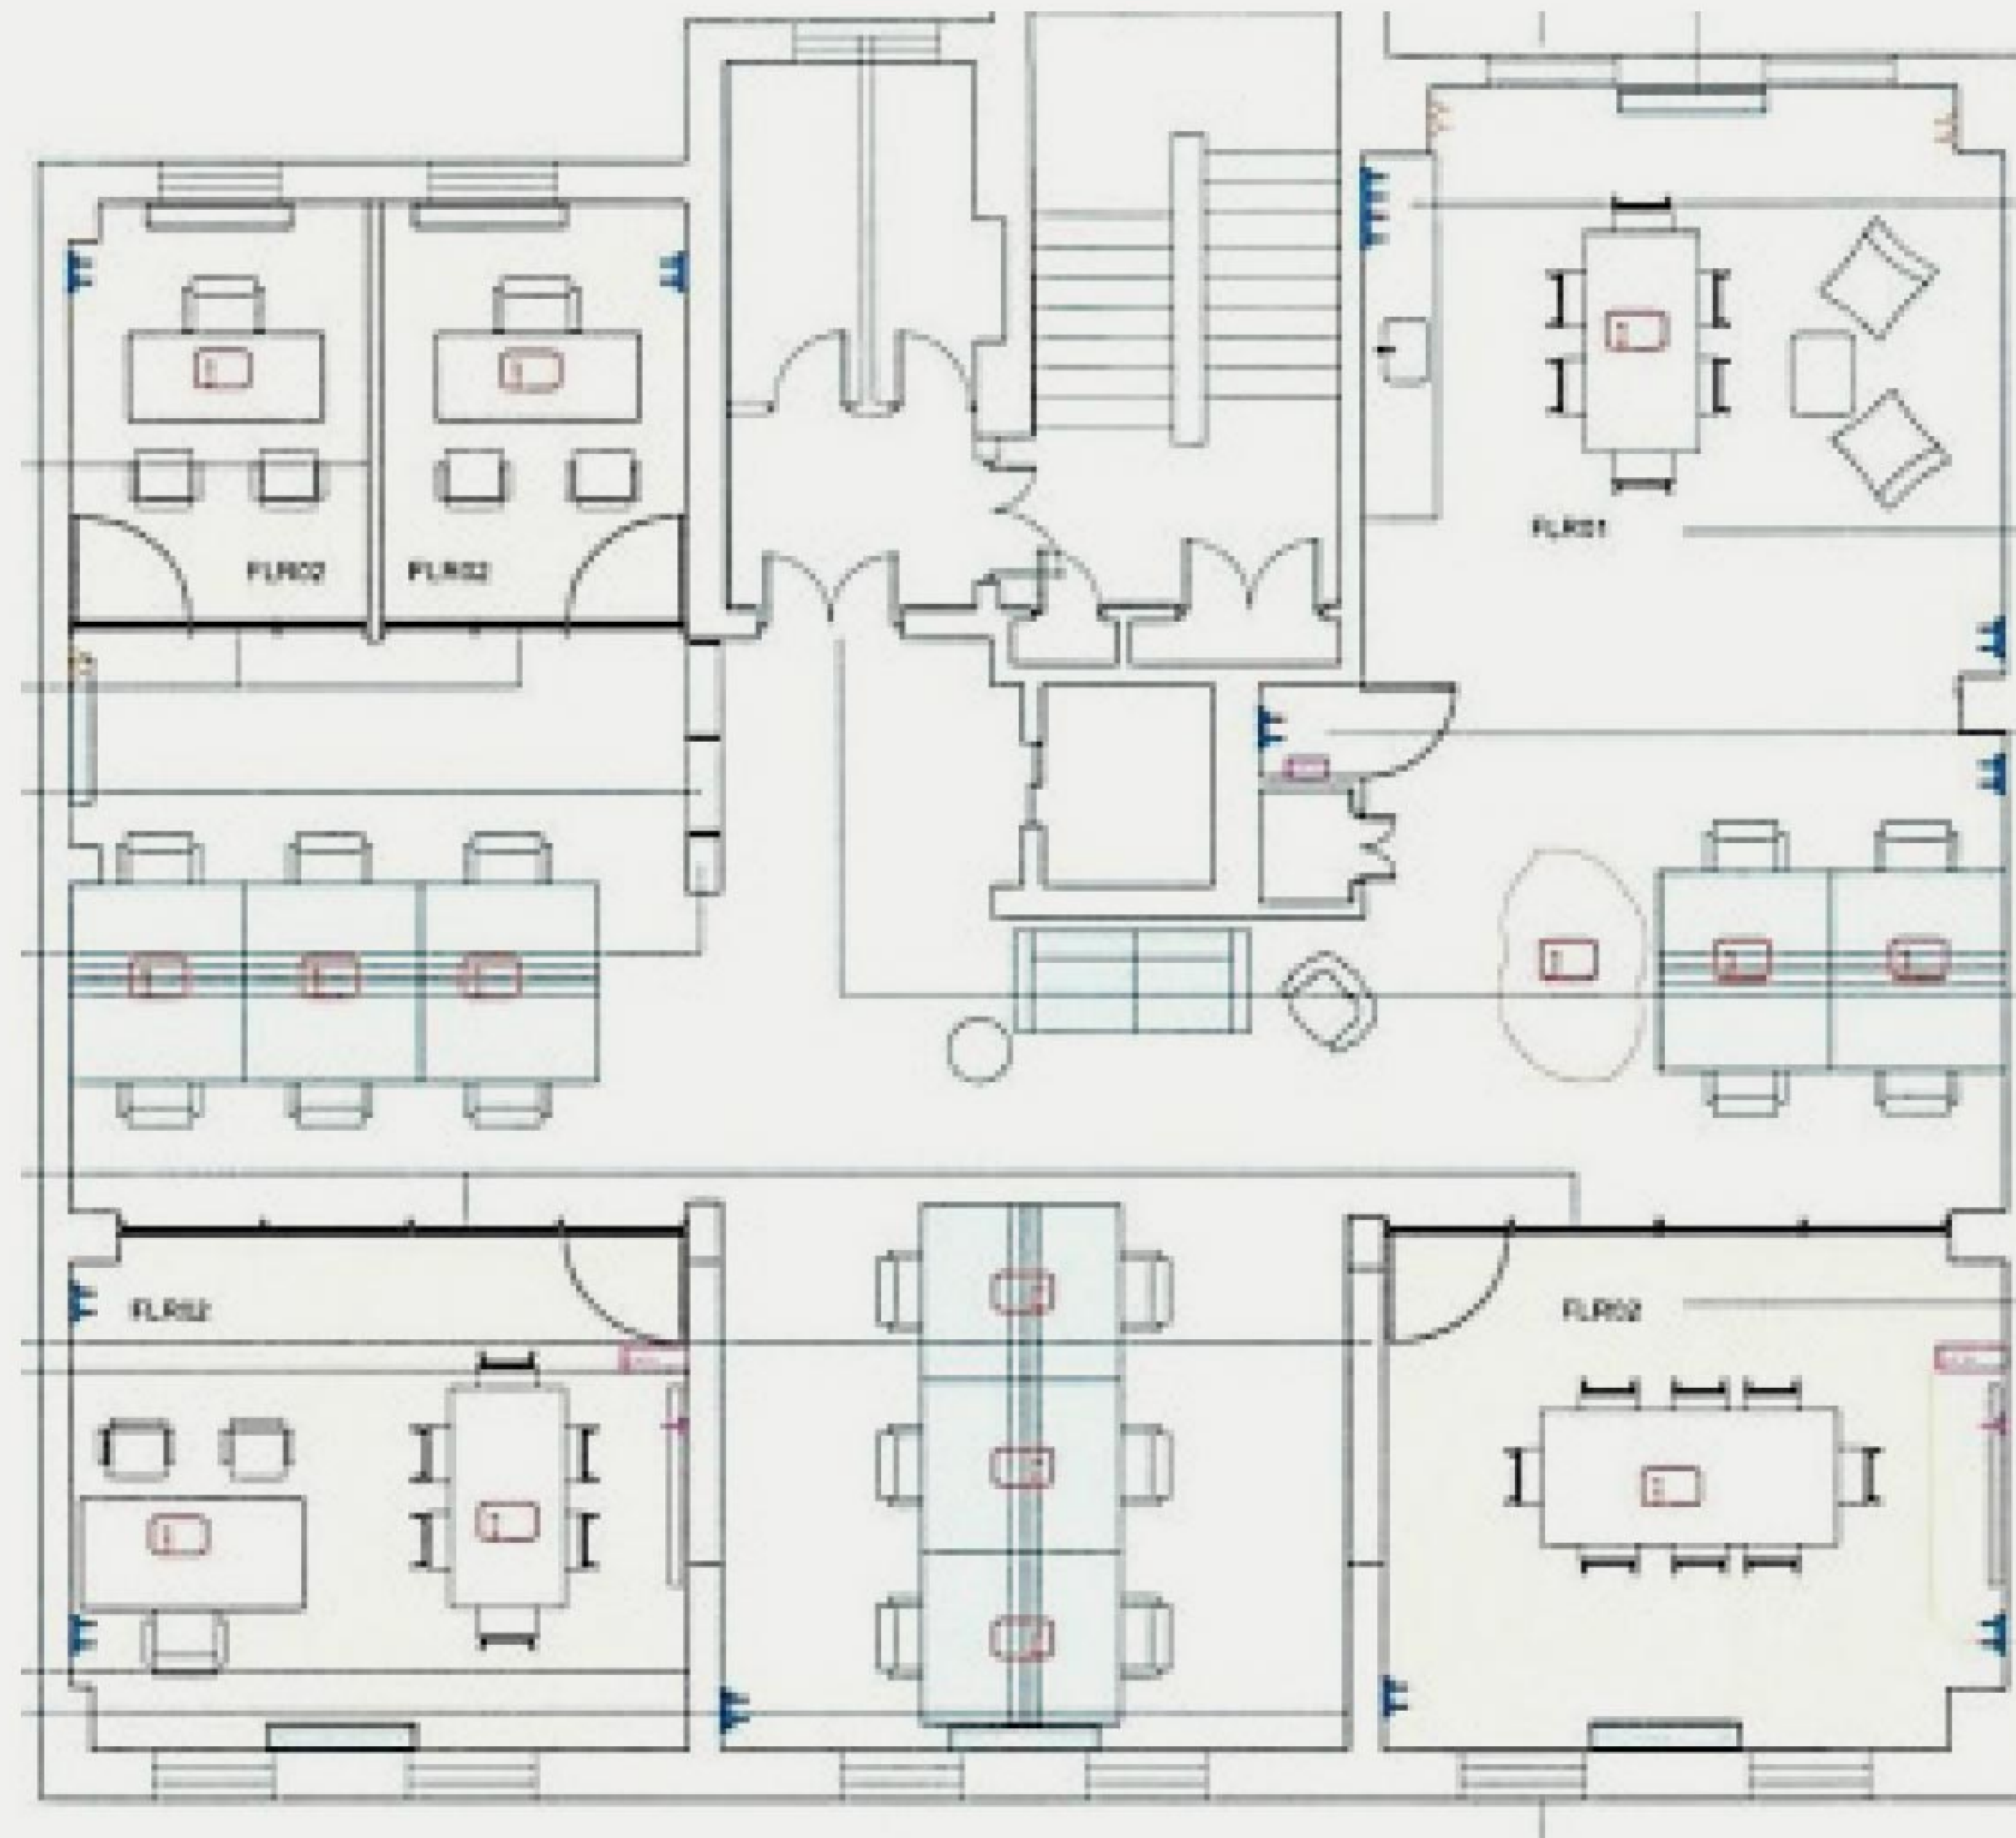

Second Floor

1,855sq ft

48 George Street, W1

Amenities

What the building includes:

2x Private Offices

End of Trip Facilities

Raised Floors

2x Private Meeting Rooms

Passenger Lift

Large Breakout Area

Private kitchenette

Natural Light Throughout

Air Conditioning